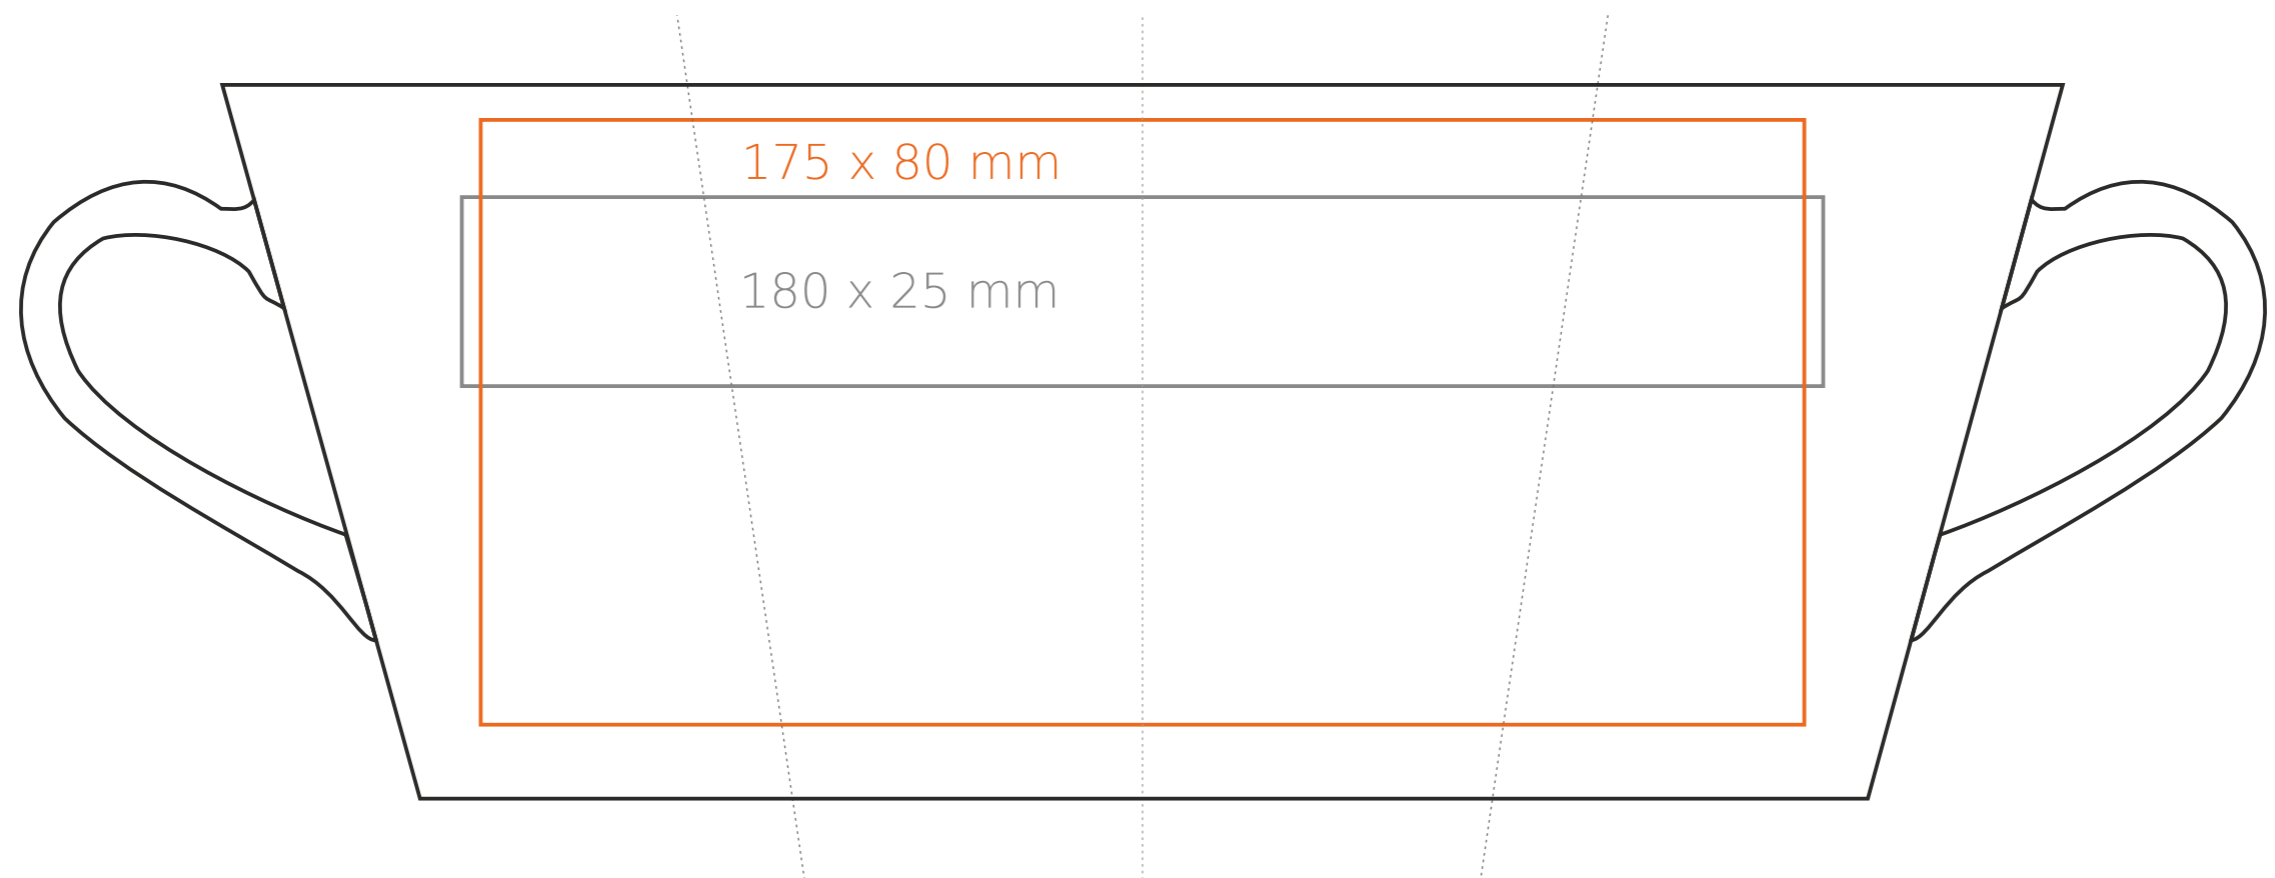

# M/026 Opty

280 ml / h: 95 mm / Ø 82 mm

- Imprint on the handle - 50 x 20 mm
- Imprint on the inside - Ø 30 mm
- Imprint on the bottom outside - Ø 35 mm

\*In the case of projects for transfer print running outside of the standard print area, please contact our sales department.

[How to prepare print material](#)

meaning

- Transfer Print
- Sensitive Touch
- Direct Print