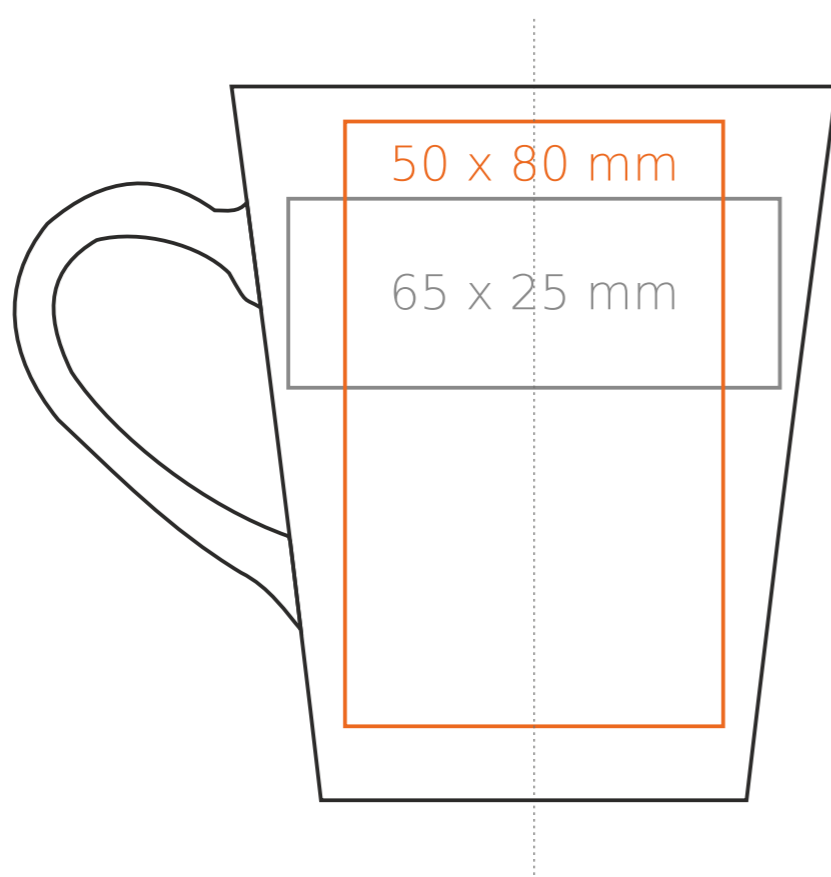

# M/026 Opty

280 ml / h: 95 mm / Ø 82 mm

- Imprint on the handle - 50 x 20 mm
- Imprint on the inside - Ø 30 mm
- Imprint on the bottom outside - Ø 35 mm

\*In the case of projects for transfer print running outside of the standard print area, please contact our sales department.

[How to prepare print material](#)

meaning

- Transfer Print
- Sensitive Touch
- Direct Print