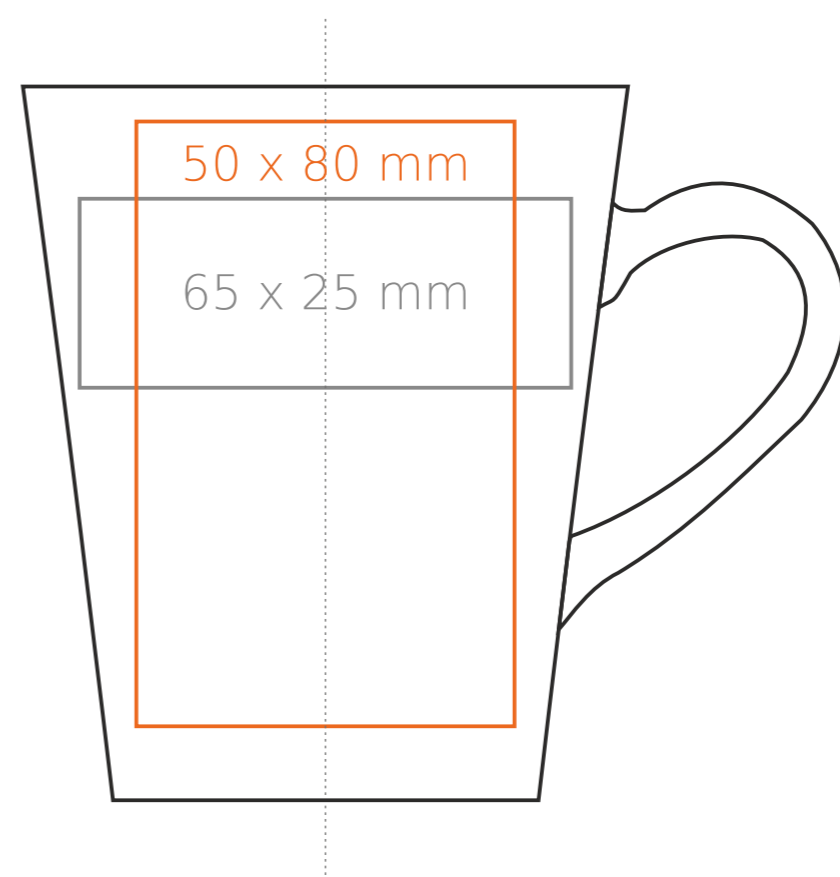

# M/026 Opty

280 ml / h: 95 mm / Ø 82 mm

- Imprint on the handle - 50 x 20 mm
- Imprint on the inside - Ø 30 mm
- Imprint on the bottom outside - Ø 35 mm

\*In the case of projects for transfer print running outside of the standard print area, please contact our sales department.

[How to prepare print material](#)

meaning

- Transfer Print
- Sensitive Touch
- Direct Print