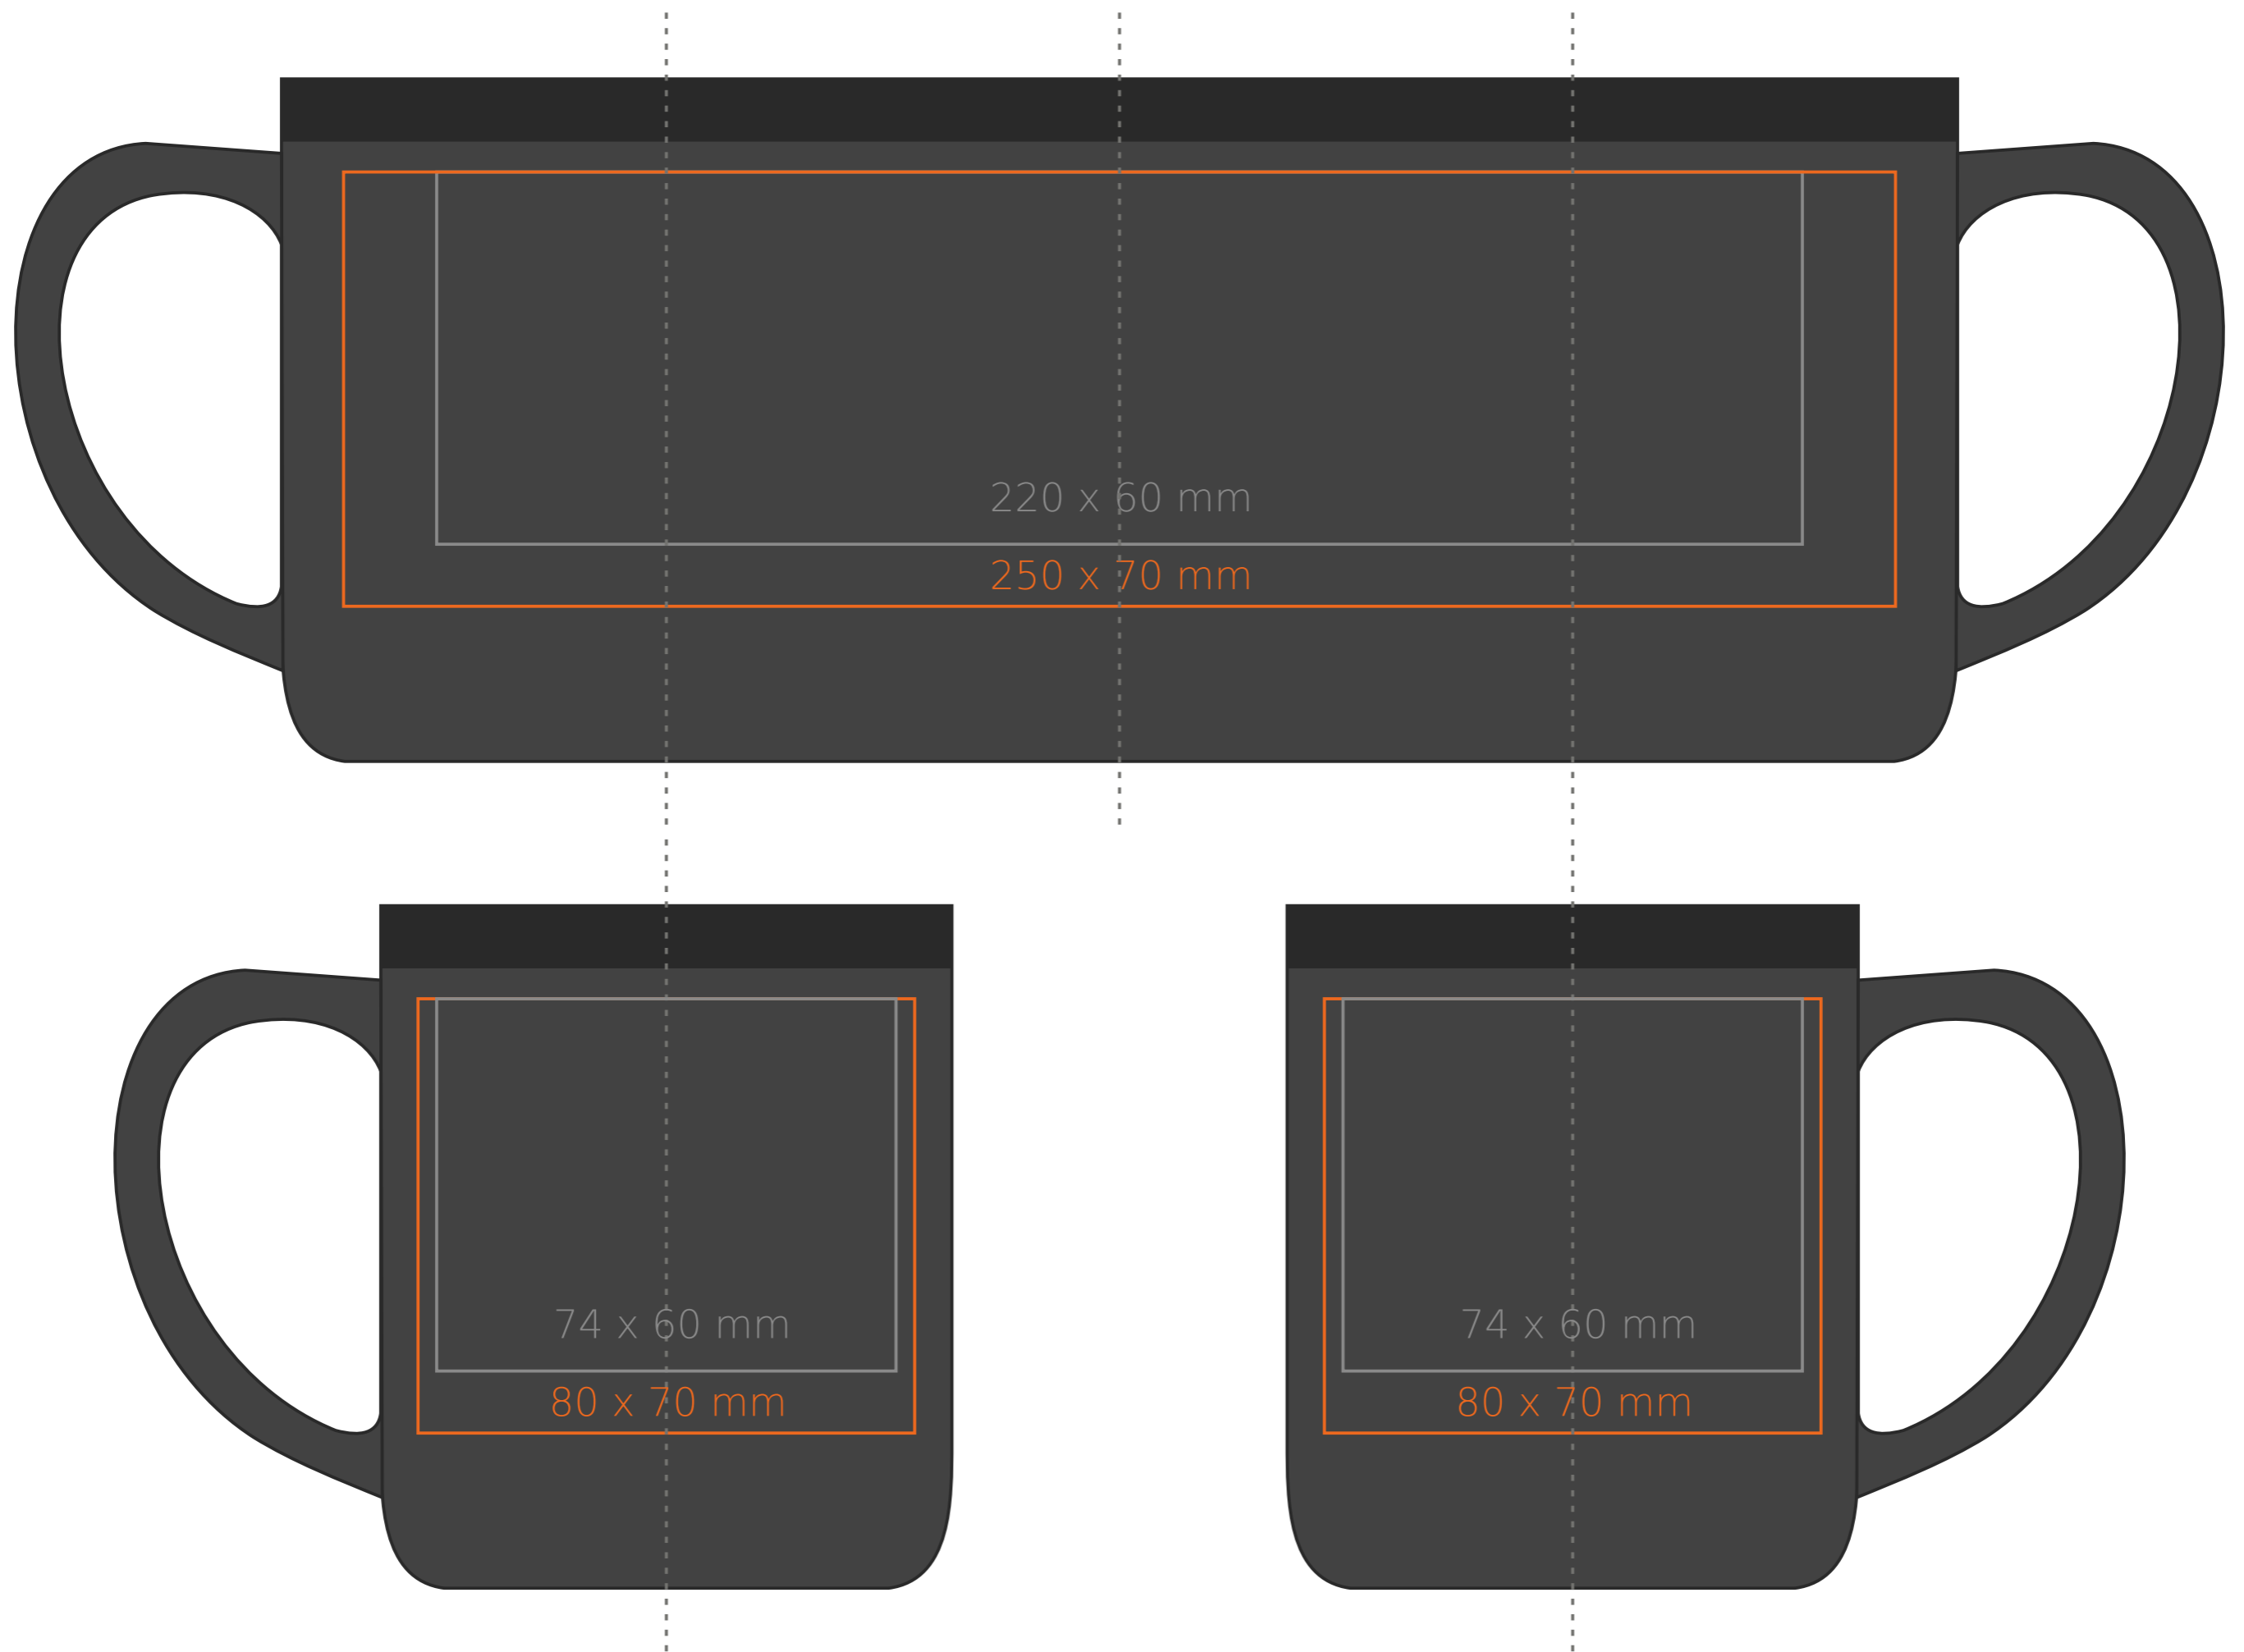

M/086 Grand

45 ml / h: 110 mm / Ø 92 mm

- Imprint on the handle - 80 x 20 mm
- Imprint on the inside - 60 x 20 mm
- Imprint on the bottom inside - Ø 50 mm
- Imprint on the bottom outside - Ø 45 mm

*In the case of projects for transfer print running outside of the standard print area, please contact our sales department.

[How to prepare print material](#)

meaning

- Transfer Print
- Sensitive Touch
- Direct Print