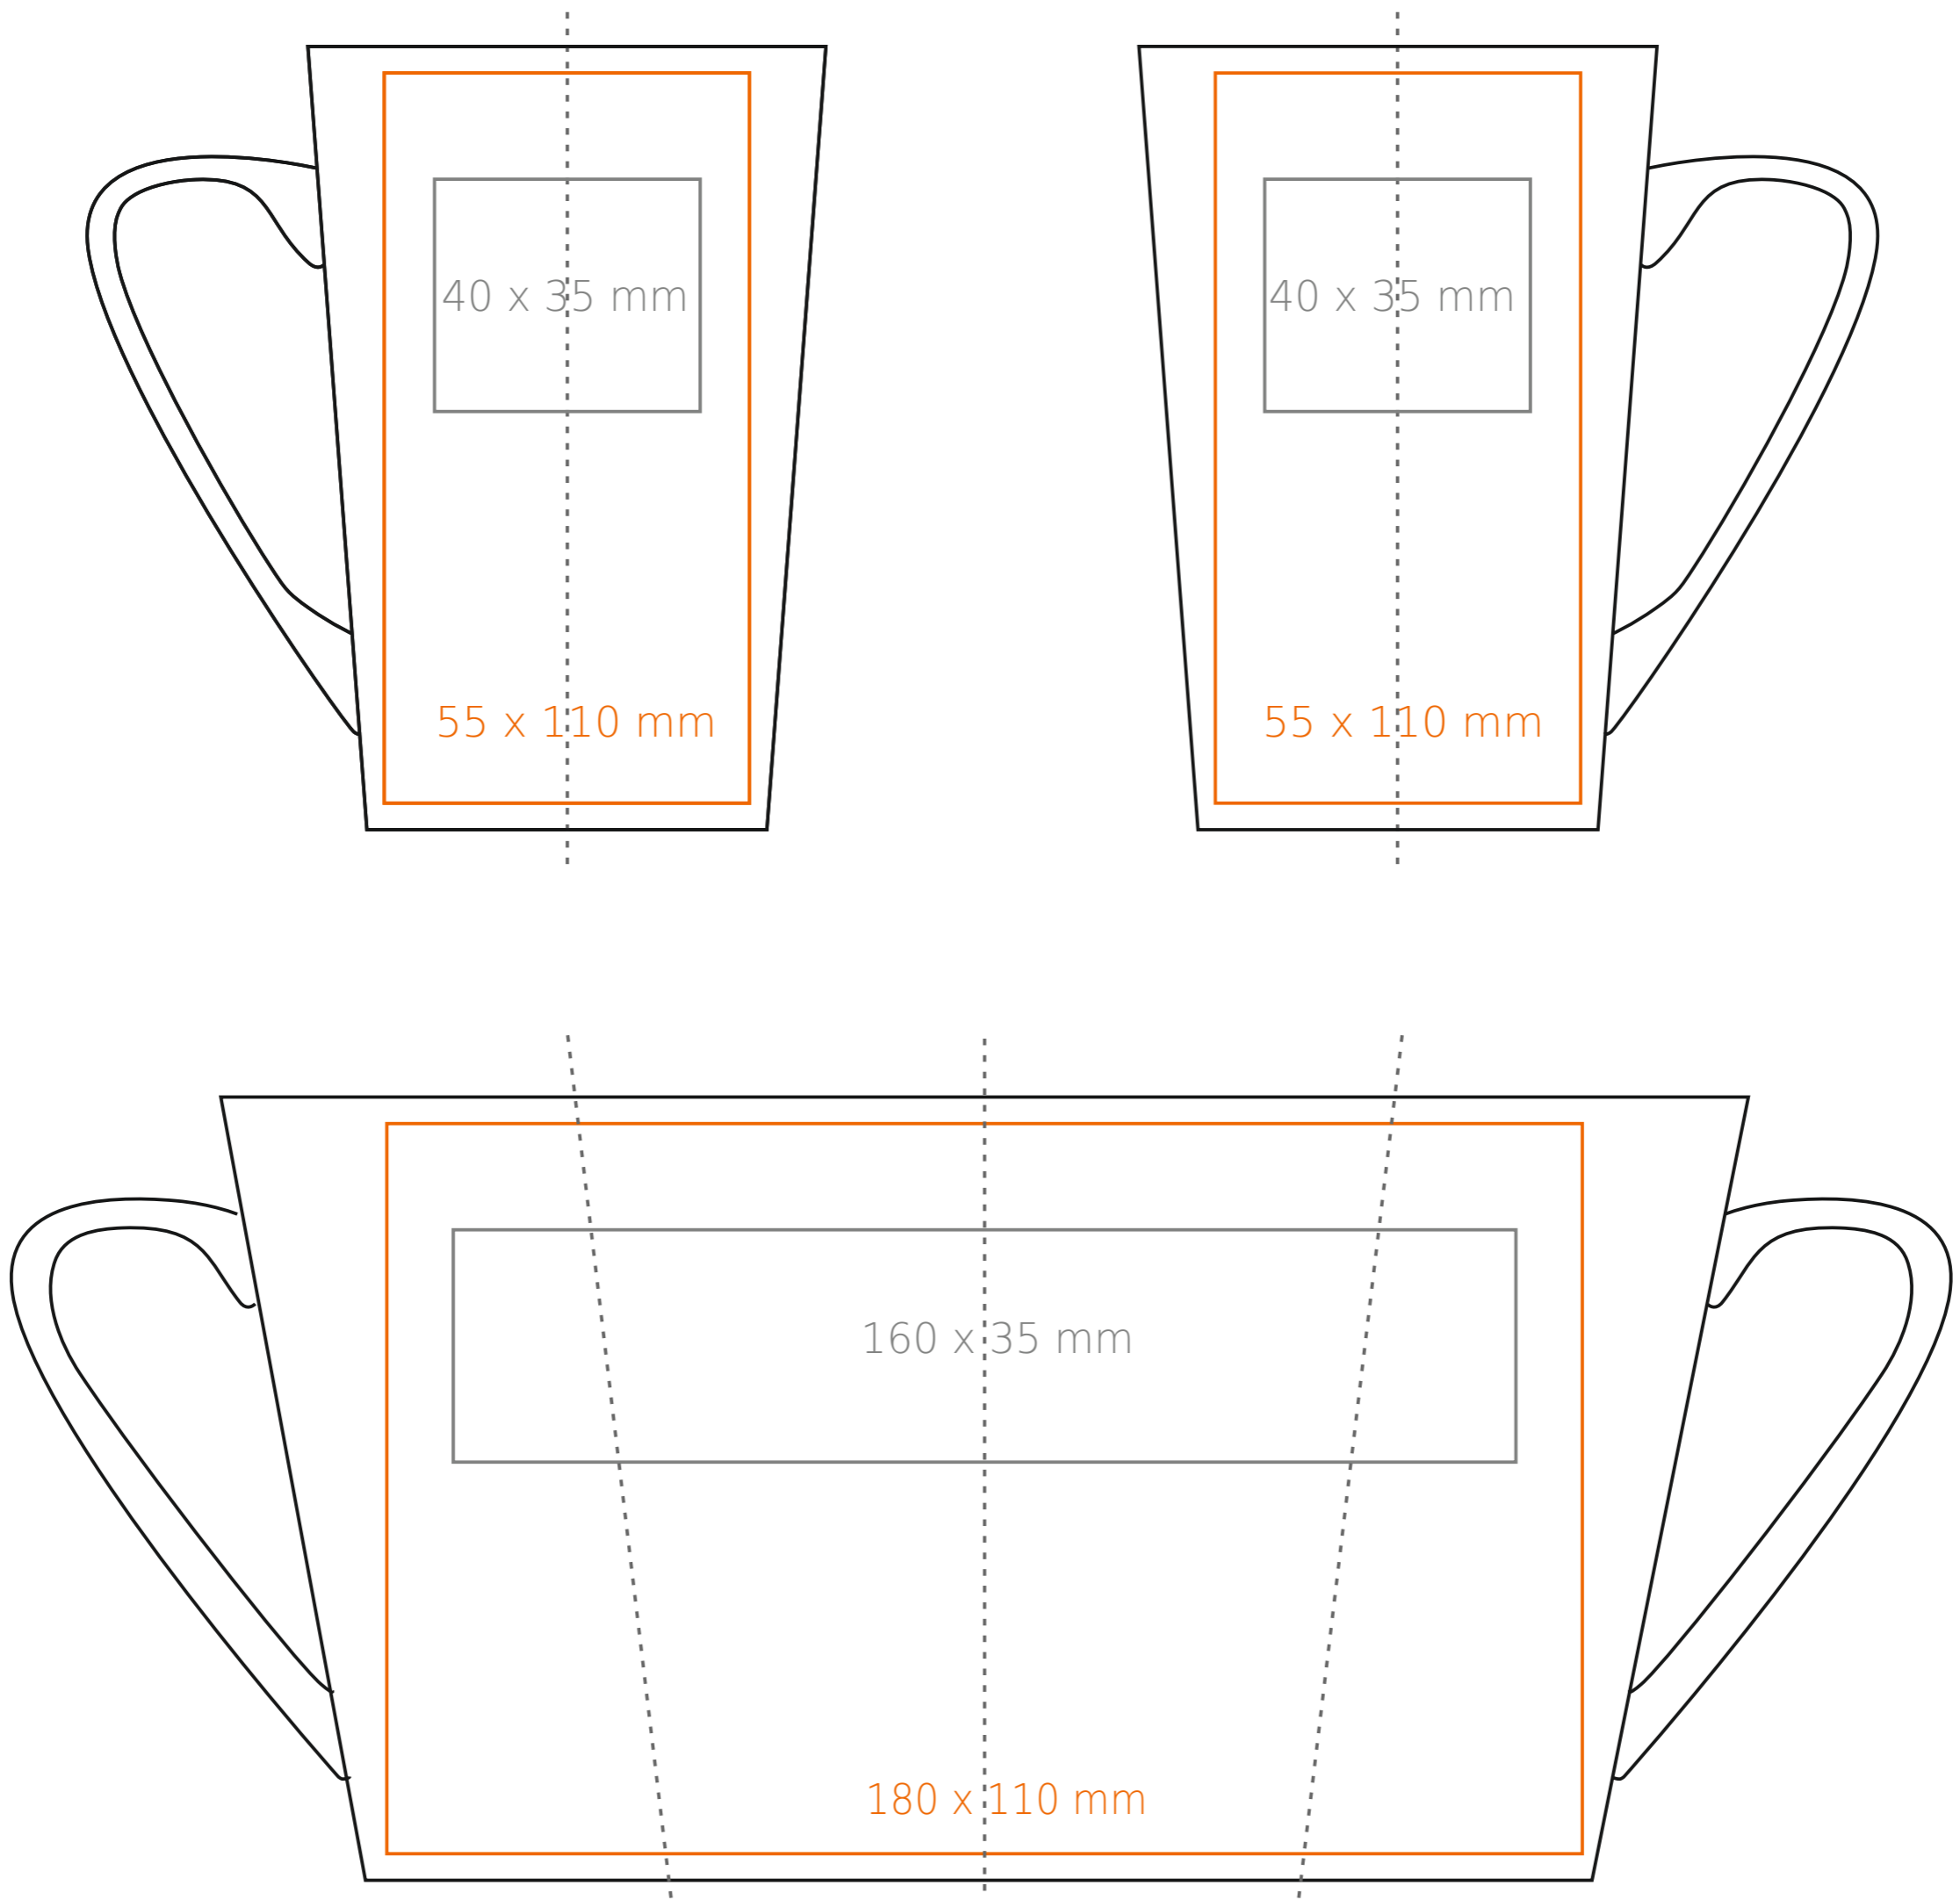

M/103 Fresh

300 ml / h: 118 mm / Ø 78 mm

- Imprint on the handle - 60 x 10 mm
- Imprint on the inside - 50 x 10 mm
- Imprint on the bottom outside - Ø 40 mm

*In the case of projects for transfer print running outside of the standard print area, please contact our sales department.

[How to prepare print material](#)

meaning

- Transfer Print
- Sensitive Touch
- Direct Print